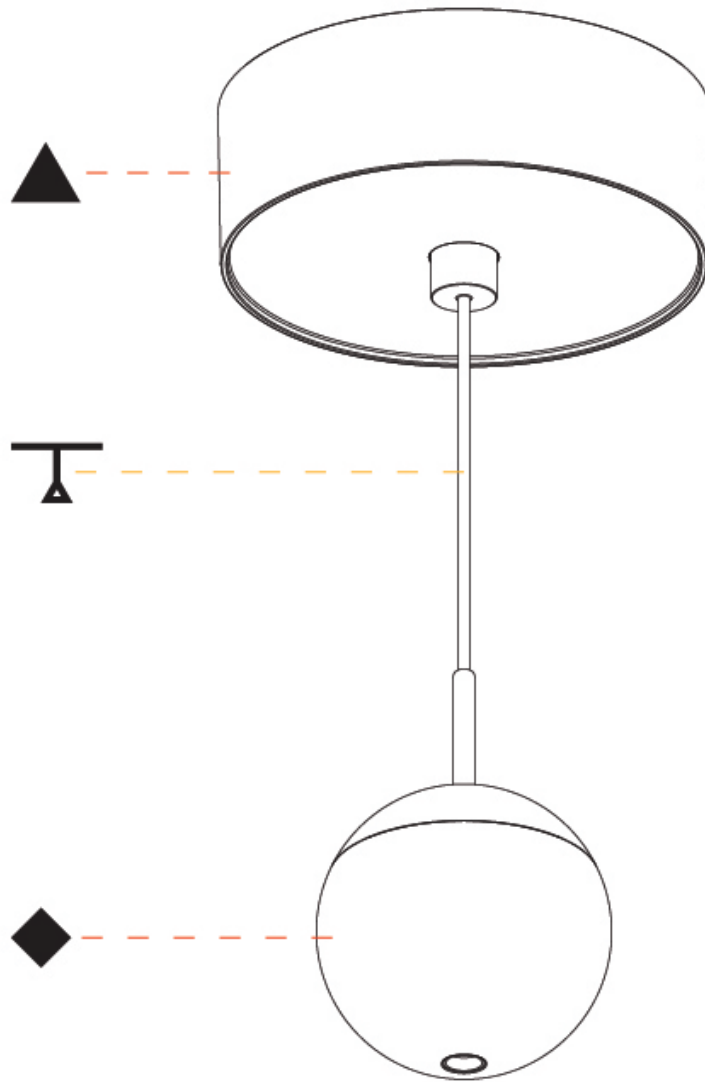

SNOOKER MONOPOINT SURFACE CANOPY SUSPENSION

A30827-

PROJECT
TYPE
SPECIFIER
QUANTITY
DATE

A